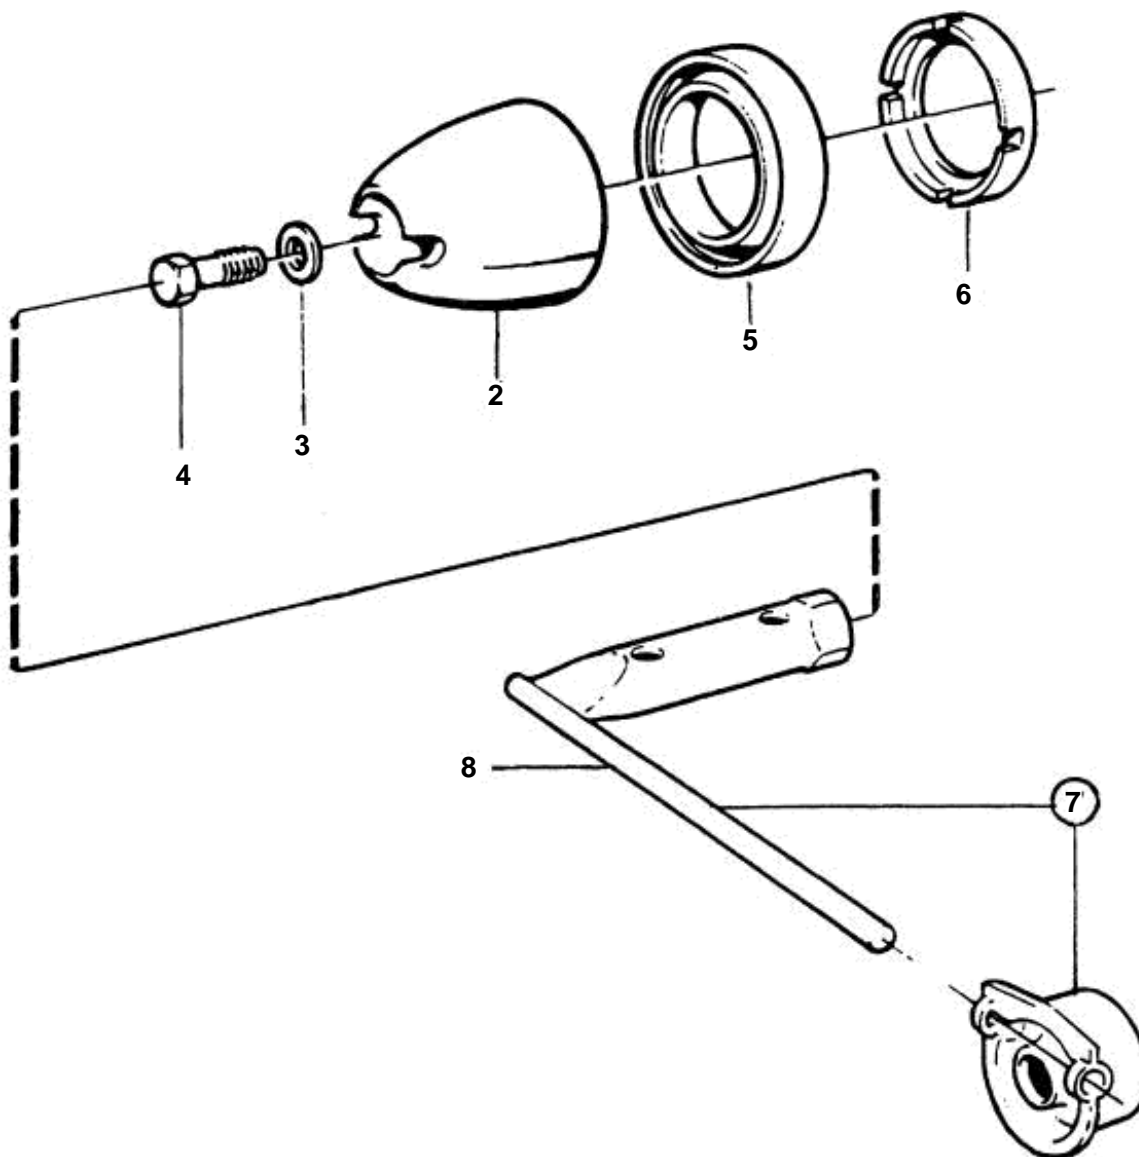

DP - PROPELLER CONE KIT, TOOL, CONE TIGHTENING

1

DP - PROPELLER CONE KIT, TOOL, CONE TIGHTENING

REF	PART NO.	QTY	DESCRIPTION	NOTES
1	872549	1	Propeller cone kit	
2		1	· PROPELLER CONE	
3	943194	1	· Washer	
4	872546	1	· Lock screw	
5	853676	1	· Spacer ring	For diesel engine with duoprop drive unit.
6	854294	1	· Plastic washer	
7	873058	1	Tool kit	
8	872773	1	· Tool kit	